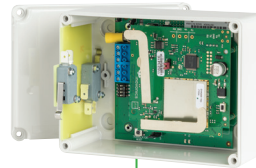

Backlit, 4-line LCD displays easily readable text for system programming and features an integrated smart card reader.

TS1001 Touchscreen Keypad

Enjoy simple, fingertip control with a full-color touchscreen display.

TS1021

TS1020

TS0825E

TS-CHPL

Expansion Modules

Add the functions you need and eliminate those you don't. Expansion modules make it easy to add capabilities without having to upgrade your entire system.

TS1020 Expander Module DGP – Increase the number of inputs and outputs (or relays).

TS1021 Eight-Input Expander – Increase the capacity for detection sensor and other inputs on the system.

TS0825E Wireless Expander – Provides cable-free installation of devices such as PIRs, smoke detectors and sensors.