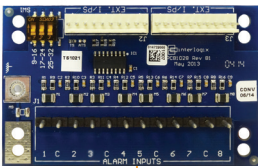

Intrusion and Access Control solutions

Configuration Guide

Tecom Products

CA1116

TS1001

Touchscreens & Keypads

Enjoy complete control through an intuitive interface.

CA1116 4-Line LCD Keypad with Reader

Backlit, 4-line LCD displays easily readable text for system programming and features an integrated smart card reader.

TS1001 Touchscreen Keypad

Enjoy simple, fingertip control with a full-color touchscreen display.

TS1021

TS1020

TS0825E

TS-CHPL

Expansion Modules

Add the functions you need and eliminate those you don't. Expansion modules make it easy to add capabilities without having to upgrade your entire system.

TS1020 Expander Module DGP – Increase the number of inputs and outputs (or relays).

TS1021 Eight-Input Expander – Increase the capacity for detection sensor and other inputs on the system.

TS0825E Wireless Expander – Provides cable-free installation of devices such as PIRs, smoke detectors and sensors.