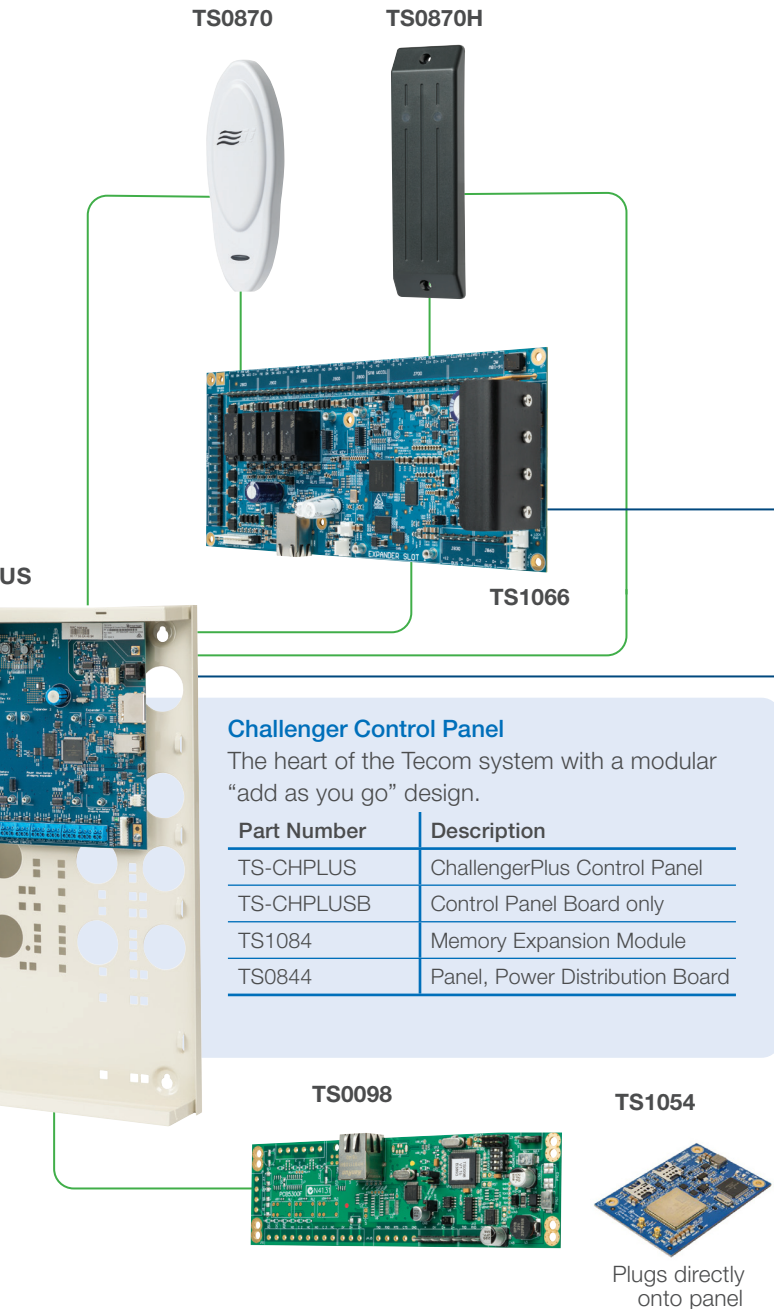

Backlit, 4-line LCD displays easily readable text for system programming and features an integrated smart card reader.

TS1001 Touchscreen Keypad

Enjoy simple, fingertip control with a full-color touchscreen display.

Key

	LAN/WAN
	RS-485
	Ribbon Cable

The above configuration is to be used as a guide only. For a full list of products please refer to the Tecom Catalogue.

Readers and Smart Cards

Smart card readers provide secure authentication of users to the Tecom system for access control and intrusion arming.

Part Number	Description
TS0006	Pin Pad, 4 LED, Heavy Duty
TS0870D	Smart Card Proximity Reader - Deco Plate
TS0870H	Smart Card Proximity Reader for Industrial Solutions
TS0870P	Smart Card Programmer
TS0870	Smart Card Proximity Reader
TS0870W	Wall Box Mounting Kit
TS1173	Smart Fob
TS1175	Smart Card, clam shell style, low cost
TS1176	Smart Card, MIFARE 1K ISO
430212003	Multi-Class Reader Indala to Mifare/Class

Network Access Controller

A comprehensive access control solution manages the most demanding door and elevator applications.

Part Number	Description
TS1066	Network Access Controller

Software

TecomC4 management software unifies intrusion monitoring, access control and video surveillance into a single ecosystem, conveniently allowing companies to command and control intrusion monitoring as well as building access.