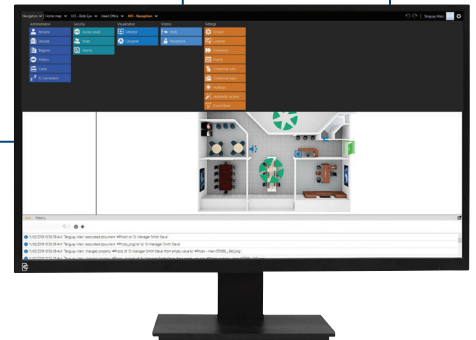

Key

	LAN/WAN
	RS-485
	Ribbon Cable

The above configuration is to be used as a guide only. For a full list of products please refer to the Tecom Catalogue.

Readers and Smart Cards

Smart card readers provide secure authentication of users to the Tecom system for access control and intrusion arming.

Network Access Controller

A comprehensive access control solution manages the most demanding door and elevator applications.

Part Number	Description
TS1066	Network Access Controller

Software

TecomC4 management software unifies intrusion monitoring, access control and video surveillance into a single ecosystem, conveniently allowing companies to command and control intrusion monitoring as well as building access.