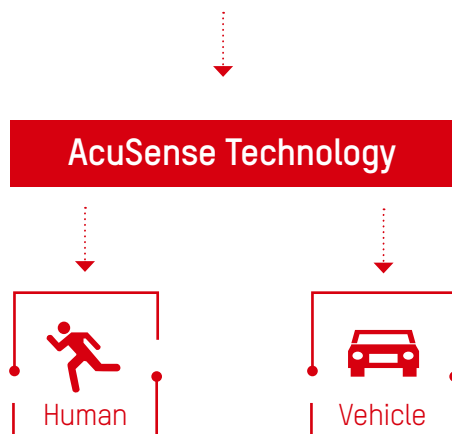

- Deep-learning algorithm
- GPU architecture
- Target classification (Human / Vehicle / Others)

ColorVu Turbo HD Camera

With 24 hour chromatic imaging, the ColorVu technology turns dark nights into colorful day.

- Large Aperture
- Advanced Sensor
- Friendly Lighting

AcuSense Turbo HD DVR

INTELLIGENTLY ACCURATE WITH DEEP LEARNING

Problems with Conventional Systems

- Conventional security systems only detect moving targets without further analysis
- Frequent false alarms create constant problems for users

Target Classification

False Alarm Reduction

Conventional Perimeter Protection

Perimeter Protection with Deep Learning

False alarms cannot be disregarded

False alarms are disregarded

Quick Target Search

Infused with the latest deep-learning technology, AcuSense DVRs are able to extract human and vehicles from massive video data and store snapshots of the objects for efficient video footage search and retrieval.