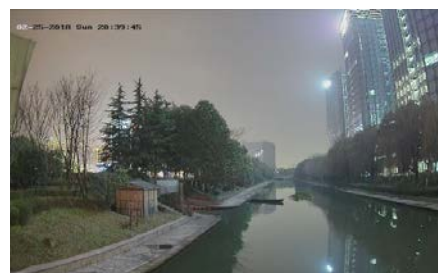

ColorVu Turbo HD Camera