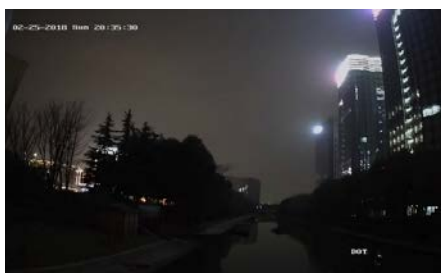

Target Classification

False Alarm Reduction

Conventional Perimeter Protection

Perimeter Protection with Deep Learning

False alarms cannot be disregarded

False alarms are disregarded

Quick Target Search

Infused with the latest deep-learning technology, AcuSense DVRs are able to extract human and vehicles from massive video data and store snapshots of the objects for efficient video footage search and retrieval.

Human Files Search

Vehicle Files Search

Smart human/vehicle
recognition
Efficient video retrieval

ColorVu Turbo HD Camera

ROUND-THE-CLOCK VIVID COLOR BOOSTER

Large Aperture

- F1.0 super aperture
- BBAR coating
- ED Optical glass

Advanced Sensor

- Smart FSI technology
- Self-adaptive 3D DNR algorithm

Friendly Lighting

- Anti-glare diffusion lens
- Warm supplemental lighting

24/7 Chromatic Image -without supplemental light

Conventional 1080p Camera