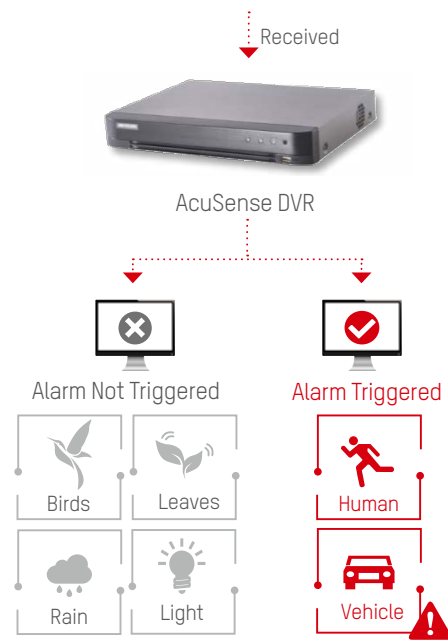

- Large Aperture
- Advanced Sensor
- Friendly Lighting

AcuSense Turbo HD DVR

INTELLIGENTLY ACCURATE WITH DEEP LEARNING

Problems with Conventional Systems

- Conventional security systems only detect moving targets without further analysis
- Frequent false alarms create constant problems for users

Target Classification

False Alarm Reduction

Conventional Perimeter Protection

Perimeter Protection with Deep Learning

False alarms cannot be disregarded

False alarms are disregarded

Quick Target Search

Infused with the latest deep-learning technology, AcuSense DVRs are able to extract human and vehicles from massive video data and store snapshots of the objects for efficient video footage search and retrieval.

Human Files Search

Vehicle Files Search

Smart human/vehicle
recognition
Efficient video retrieval

ColorVu Turbo HD Camera

ROUND-THE-CLOCK VIVID COLOR BOOSTER

Large Aperture

- F1.0 super aperture
- BBAR coating
- ED Optical glass

Advanced Sensor

- Smart FSI technology
- Self-adaptive 3D DNR algorithm

Friendly Lighting

- Anti-glare diffusion lens
- Warm supplemental lighting

24/7 Chromatic Image -without supplemental light

Conventional 1080p Camera