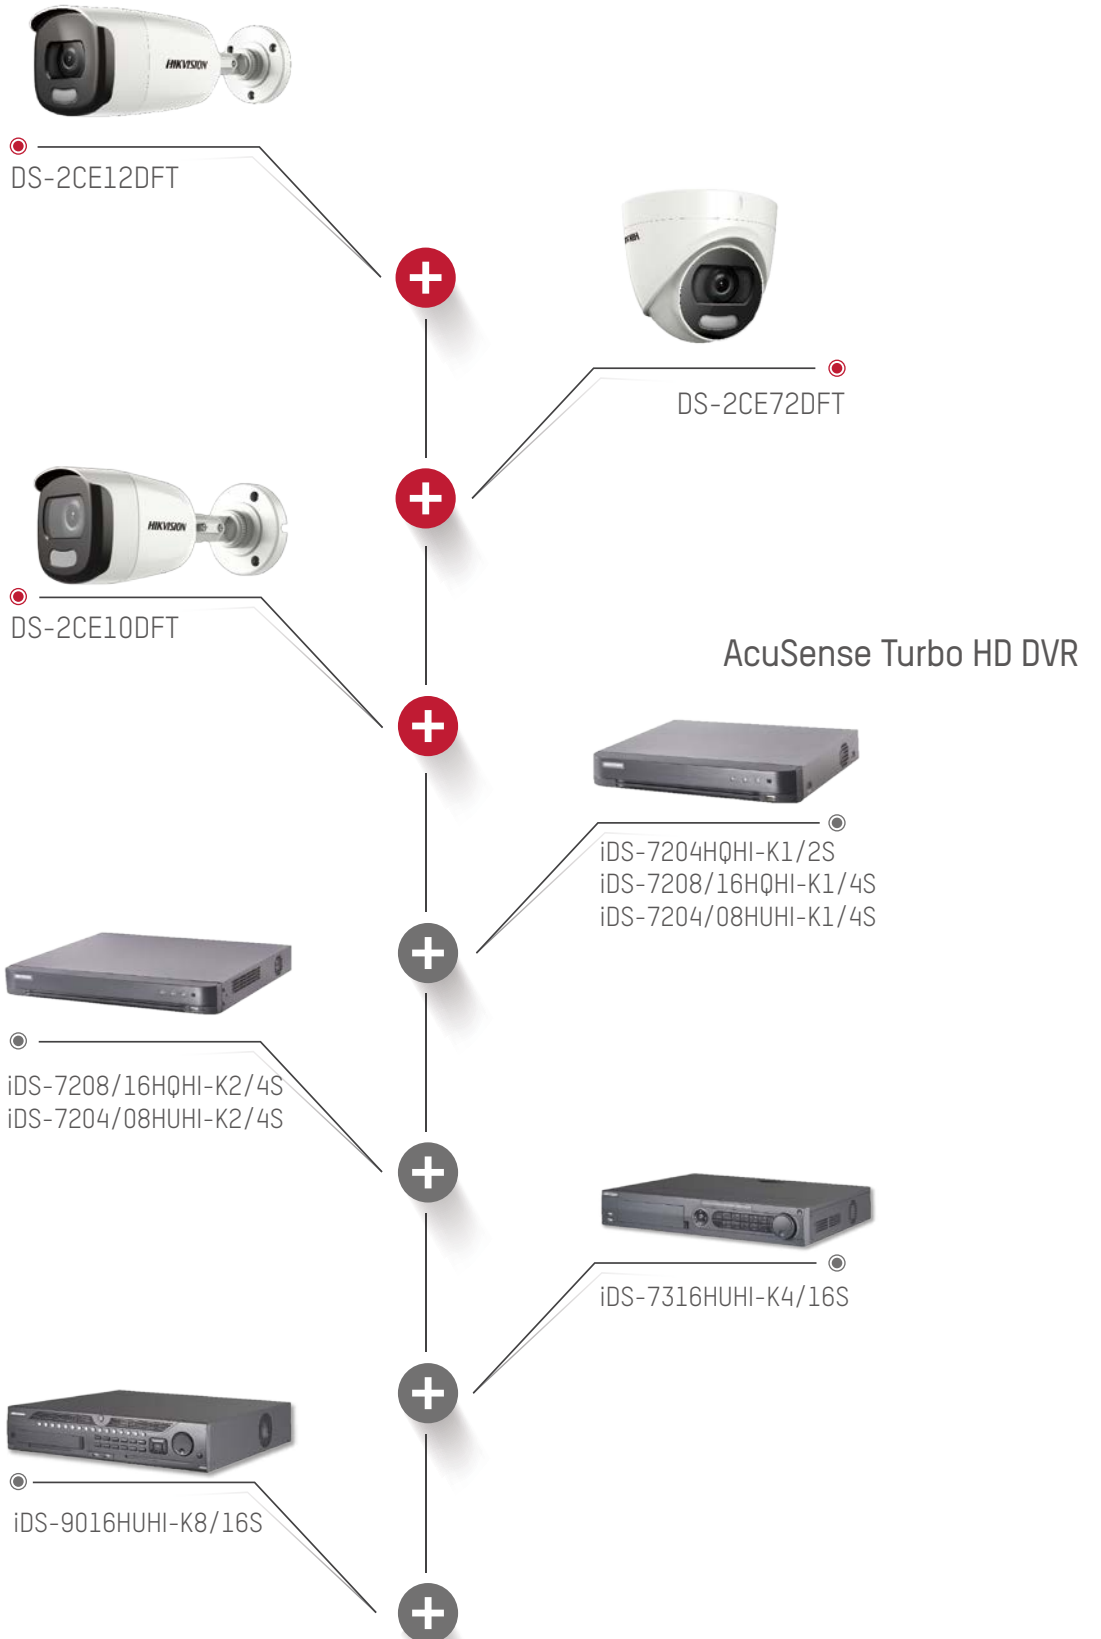

Ultra-low-light and 1080p Camera

ColorVu Turbo HD Camera

Conventional 1080p Camera

Ultra-low-light and 1080p Camera

ColorVu Turbo HD Camera

24/7 Chromatic Image -with supplemental light

Conventional 1080p Camera

Ultra-low-light and 1080p Camera

ColorVu Turbo HD Camera

Turbo HD 5.0

Turbo HD 5.0 PRODUCT SHOWCASE

ColorVu Turbo HD Camera

MORE THAN WHAT YOU SEE
TURBO HD 5.0 SOLUTION

Distributed by

HIKVISION®