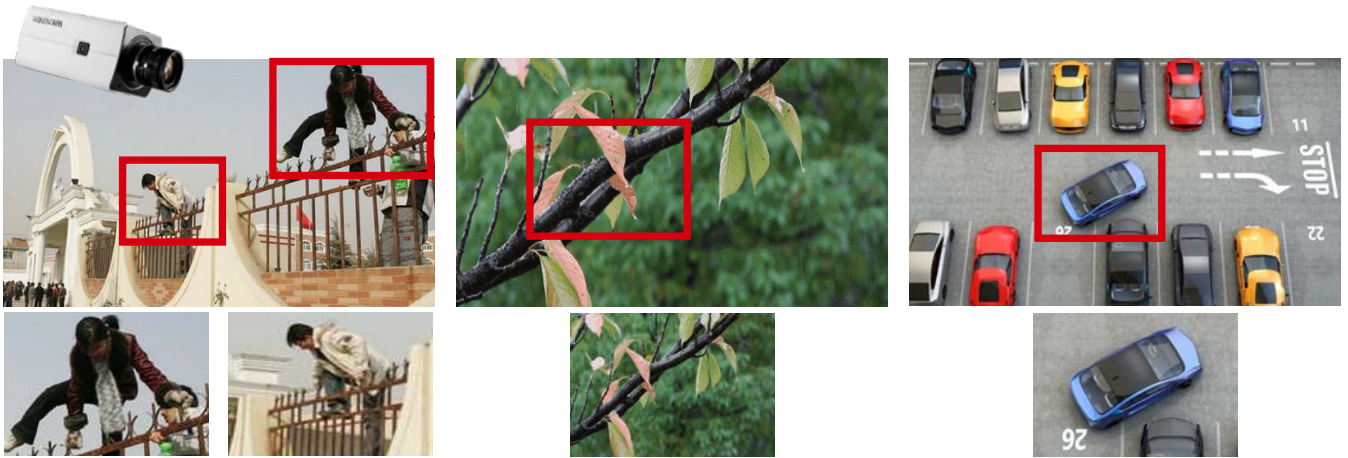

Target Classification

False Alarm Reduction

Conventional Perimeter Protection

Perimeter Protection with Deep Learning

False alarms cannot be disregarded

False alarms are disregarded

Quick Target Search

Infused with the latest deep-learning technology, AcuSense DVRs are able to extract human and vehicles from massive video data and store snapshots of the objects for efficient video footage search and retrieval.